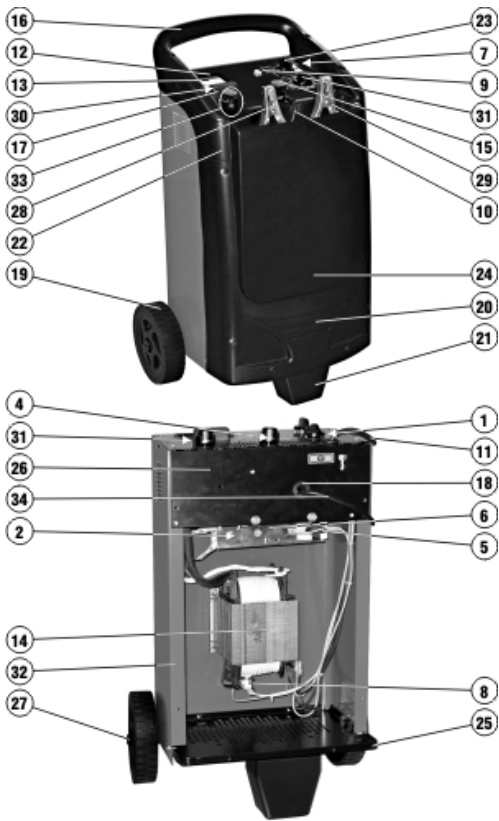

829436 - DYNAMIC 620 START 230V 12-24V AA PLUG 

Ref.	Description	Key
1	TIMER	112120
2	RECTIFIER PROTECTION	112183
3	KNOB FOR TIMER	112296
4	INSULATING WASHERS KIT	990163
5	KIT THERMOSTAT	981967
6	RECTIFIER KIT	980056
7	SWITCH	121504
8	THERMOSTAT	121716
9	PILOT LAMP	122546
10	CABLE 16MMQ 2M- POSITIVE	980318
11	MAINS CABLE H05VV-F 3G02.50 L=02.20	132371
13	AMMETER	152134 post approx 2014
14	TRANSFORMER KIT	980055
15	HANDWHEEL	312053
16	HANDLE	312399
17	FUSE COVER	322051
18	CABLE BUSHING	322112
19	FIXED WHEEL	322201
20	FRONT PANEL	322796
21	FOOT	322798
22	FRAME	322799
23	SWITCH KNOB SET	323101
24	POCKET	362052
25	BOTTOM	644783
26	DASHBOARD KIT	982098
27	WHEELS AXLE	681055
28	COLORADO 150B WORK CLAMP 150A	712001
29	COLORADO 150R POSITIVE CLAMP 150A	712002
30	KIT 20 FUSES 100A	802029
31	FUSE CLAMP KIT	990595
32	BACK PANEL KIT	980302
33	COMPLETE TERMINAL KIT D.33MM	990162
34	CABLE KIT 16MMQ 2M	981575
35	WHEEL LOCKING RING	322102

13 - Ammeter for Dynamic 620 pre approx 2014 (152255)

152255 has green and red bar below the markings
152134 is black markings only no colour on face